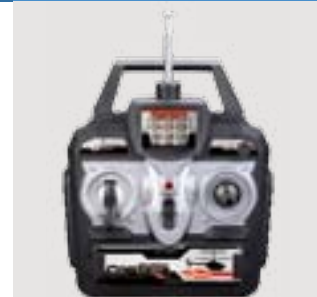

DEFENDER 3.5 CHANNEL

DETAILED FIGURES

BATTERY REQUIREMENTS

HELICOPTER: 7.4V 800mAh Rechargeable Battery (Included)

TRANSMITTER: 8 AA Batteries (Not Included)

SPECIFICATION:
- Main Rotor Diameter: 17.75 Inches
- Length: 17.75 Inches
- Height: 10 Inches

LED LIGHTS

35084 DEFENDER

- Built In Gyroscope For Maximum Stability
- Electric Powered
- 3.5 Channel Control
- Coaxial Rotor
- Single Tail Rotor
- Detailed Paint Job
- Detailed Figures
- Radio Control
- LED Lights
- Ready To Fly
- Easy To Fly
- Real Sound FX
- 2 Speed Settings

REMOTE

ENIGMA 3.5 CHANNEL

LED LIGHTS

BATTERY REQUIREMENTS

HELICOPTER: 7.4V 800mAh Rechargeable Battery (Included)

TRANSMITTER: 8 AA Batteries (Not Included)

SPECIFICATION:
- Main Rotor Diameter: 17.75 Inches
- Length: 18.5 Inches
- Height: 8 Inches

SINGLE TAIL ROTOR

35819 ENIGMA

- Built In Gyroscope For Maximum Stability
- Electric Powered
- 3.5 Channel Control
- Coaxial Rotor
- Single Tail Rotor
- Detailed Paint Job
- Radio Control
- LED Lights
- 2 Speed Settings
- Ready To Fly
- Easy To Fly

REMOTE