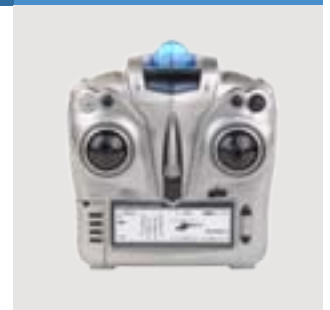

TRANSMITTER: 6 AA Batteries (Not Included)

CHARGES OFF REMOTE

COAXIAL ROTOR

REMOTE

35879 BULLET

- Built In Gyroscope For Maximum Stability
- 3.5 Channel Control
- Metal Frame
- Coaxial Rotor
- Single Tail Rotor
- Detailed Paint Job
- Infrared Transmitter
- Charges Off Transmitter
- LED Lights
- Easy To Fly
- Ready To Fly

MINI SKY BOLT

3.5 CHANNEL

SPECIFICATION:
 - Main Rotor Diameter: 7.5 Inches
 - Length: 7.75 Inches
 - Height: 4.5 Inches

BATTERY REQUIREMENTS

HELICOPTER: 3.7V 180mAh Rechargeable Battery (Included)

TRANSMITTER: 6 AA Batteries (Not Included)