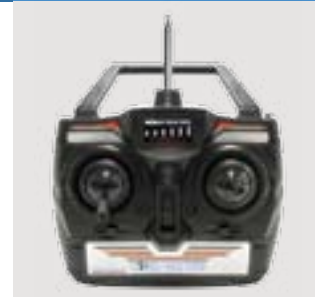

35829 MEGA SPY COPTER

- Built In Gyroscope For Maximum Stability
- Electric Powered
- 3.5 Channel Control
- Metal Frame
- Coaxial Rotor
- Single Tail Rotor
- Detailed Paint Job
- Radio Control
- LED Lights
- Ready To Fly
- Easy To Fly
- Built In Video Camera
- Records Video
- Micro SD Card
- Micro SD USB Adaptor

REMOTE