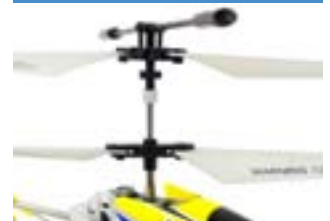

TRANSMITTER: 6 AA Batteries (Not Included)

CHARGES OFF REMOTE

COAXIAL ROTOR

REMOTE

35879 BULLET

- Built In Gyroscope For Maximum Stability
- 3.5 Channel Control
- Metal Frame
- Coaxial Rotor
- Single Tail Rotor
- Detailed Paint Job
- Infrared Transmitter
- Charges Off Transmitter
- LED Lights
- Easy To Fly
- Ready To Fly

MINI SKY BOLT

3.5 CHANNEL

SPECIFICATION:
 - Main Rotor Diameter: 7.5 Inches
 - Length: 7.75 Inches
 - Height: 4.5 Inches

BATTERY REQUIREMENTS

HELICOPTER: 3.7V 180mAh Rechargeable Battery (Included)

TRANSMITTER: 6 AA Batteries (Not Included)

CHARGES OFF REMOTE

COAXIAL ROTOR

REMOTE

35868 MINI SKY BOLT

- Built In Gyroscope For Maximum Stability
- Electric Powered
- 3.5 Channel Control
- Metal Frame
- Coaxial Rotor
- Single Tail Rotor
- Detailed Paint Job
- Infrared Transmitter
- Charges Off Transmitter
- LED Lights
- USB Charger
- Easy To Fly
- Ready To Fly