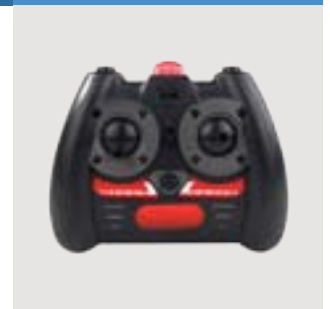

TRANSMITTER: 6 AA Batteries (Not Included)

CHARGES OFF REMOTE

COAXIAL ROTOR

REMOTE

35879 BULLET

- Built In Gyroscope For Maximum Stability
- 3.5 Channel Control
- Metal Frame
- Coaxial Rotor
- Single Tail Rotor
- Detailed Paint Job
- Infrared Transmitter
- Charges Off Transmitter
- LED Lights
- Easy To Fly
- Ready To Fly

MINI SKY BOLT

3.5 CHANNEL

SPECIFICATION:
 - Main Rotor Diameter: 7.5 Inches
 - Length: 7.75 Inches
 - Height: 4.5 Inches

BATTERY REQUIREMENTS

HELICOPTER: 3.7V 180mAh Rechargeable Battery (Included)

TRANSMITTER: 6 AA Batteries (Not Included)

CHARGES OFF REMOTE

COAXIAL ROTOR

REMOTE

35868 MINI SKY BOLT

- Built In Gyroscope For Maximum Stability
- Electric Powered
- 3.5 Channel Control
- Metal Frame
- Coaxial Rotor
- Single Tail Rotor
- Detailed Paint Job
- Infrared Transmitter
- Charges Off Transmitter
- LED Lights
- USB Charger
- Easy To Fly
- Ready To Fly