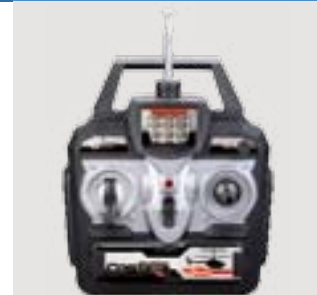

DEFENDER 3.5 CHANNEL

DETAILED FIGURES

BATTERY REQUIREMENTS

HELICOPTER: 7.4V 800mAh Rechargeable Battery (Included)

TRANSMITTER: 8 AA Batteries (Not Included)

SPECIFICATION:
- Main Rotor Diameter: 17.75 Inches
- Length: 17.75 Inches
- Height: 10 Inches

LED LIGHTS

35084 DEFENDER

- Built In Gyroscope For Maximum Stability
- Electric Powered
- 3.5 Channel Control
- Coaxial Rotor
- Single Tail Rotor
- Detailed Paint Job
- Detailed Figures
- Radio Control
- LED Lights
- Ready To Fly
- Easy To Fly
- Real Sound FX
- 2 Speed Settings

REMOTE

ENIGMA 3.5 CHANNEL

LED LIGHTS

BATTERY REQUIREMENTS

HELICOPTER: 7.4V 800mAh Rechargeable Battery (Included)

TRANSMITTER: 8 AA Batteries (Not Included)

SPECIFICATION:
- Main Rotor Diameter: 17.75 Inches
- Length: 18.5 Inches
- Height: 8 Inches

SINGLE TAIL ROTOR

35819 ENIGMA

- Built In Gyroscope For Maximum Stability
- Electric Powered
- 3.5 Channel Control
- Coaxial Rotor
- Single Tail Rotor
- Detailed Paint Job
- Radio Control
- LED Lights
- 2 Speed Settings
- Ready To Fly
- Easy To Fly

REMOTE