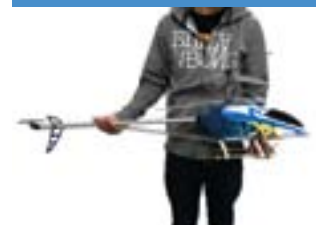

METAL FRAME

47 INCHES LONG

35606 COLOSSUS

- Built In Gyroscope For Maximum Stability
- Electric Powered
- 3.5 Channel Control
- Metal Frame
- Coaxial Rotor
- Single Tail Rotor
- Detailed Paint Job
- Radio Control
- LED Lights
- Ready To Fly
- Easy To Fly
- 47 Inches Long
- 2 Speed Settings