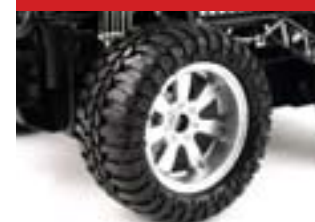

RUBBER TIRES