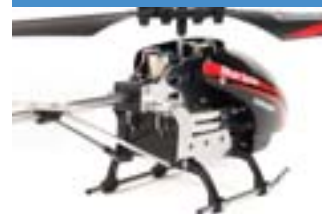

METAL FRAME