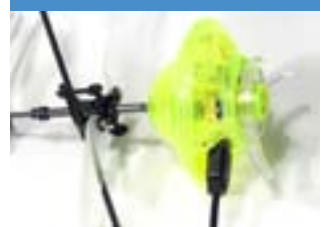

- Main Rotor Diameter: 5.5 Inches

- Height: 3.5 Inches

BATTERY PACK CHARGER**INTERNAL RECHARGEABLE BATTERY****34460 INTELLI UFO II**

- Electric Powered
- Mini Infrared Transmitter
- Coaxial Rotor
- Battery Pack Charger
- Easy To Fly
- LED Lights
- Ready To Fly