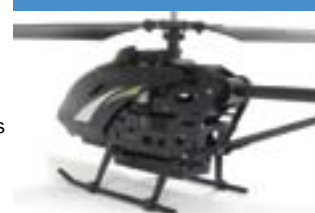

METAL FRAME