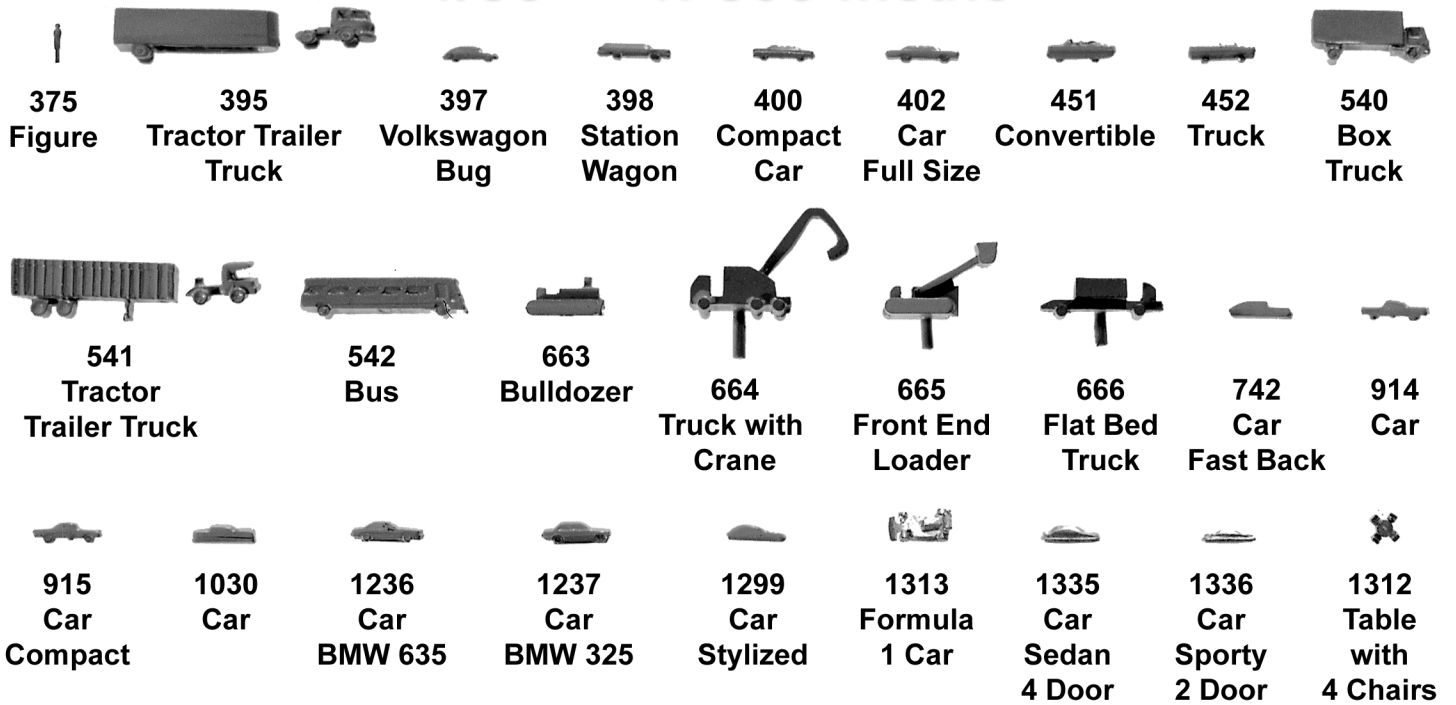

1065
Apartment
Bldg. Small

1067
Apartment Bldg.
3 Story

1068
Apartment
House

All images shown actual size.

1/50" = 1: 600 Metric

All images shown actual size.

Microform Models, Inc. Toll Free 1-877-489-3011