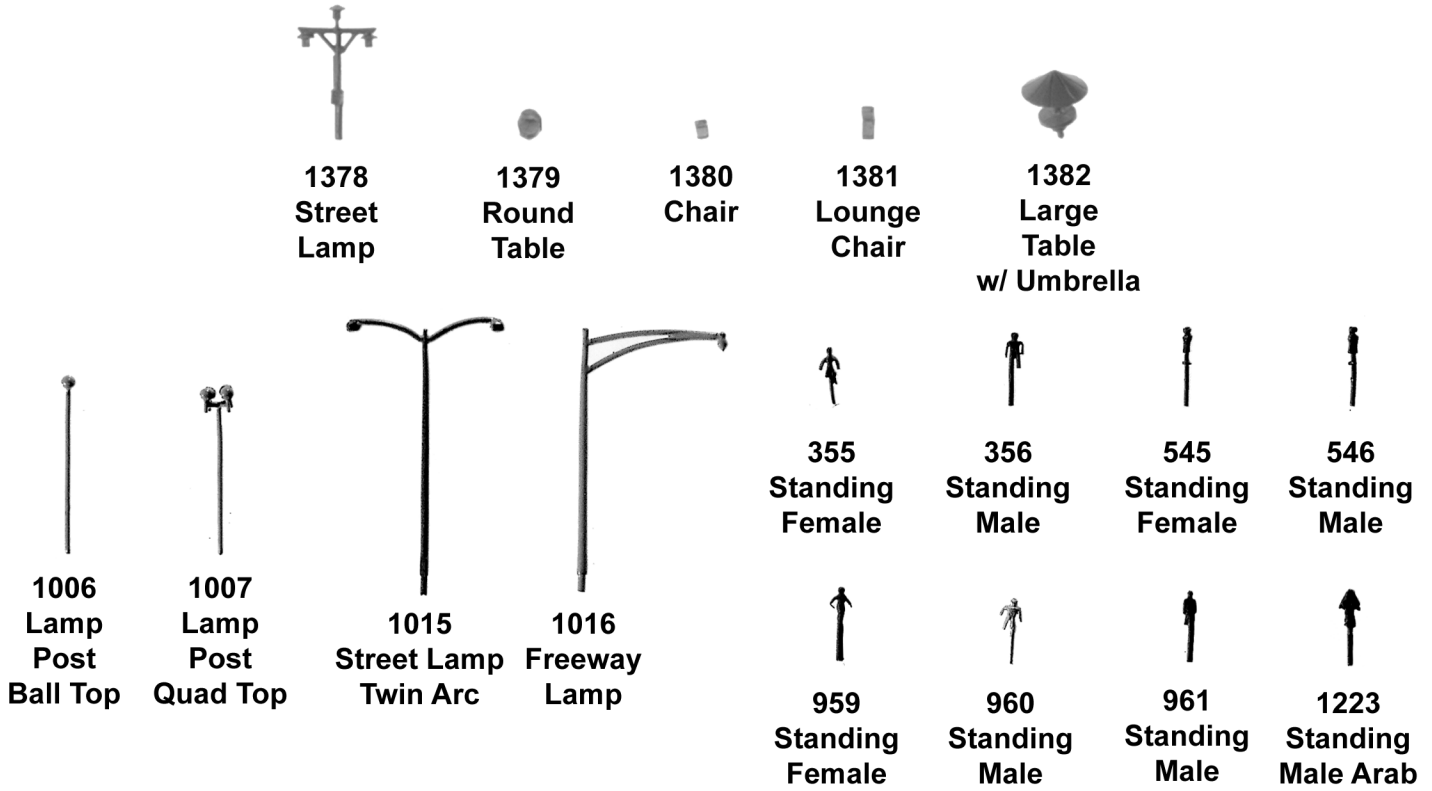

629 Sailboat Cabin/Deck

766 Sailboat Medium

745 Railroad Box Car

777 Railroad Car, Passenger

778 Subway Rail Car

1112 Locomotive, Diesel

All images shown actual size.

1/32" = 1: 384 Metric (Continued)