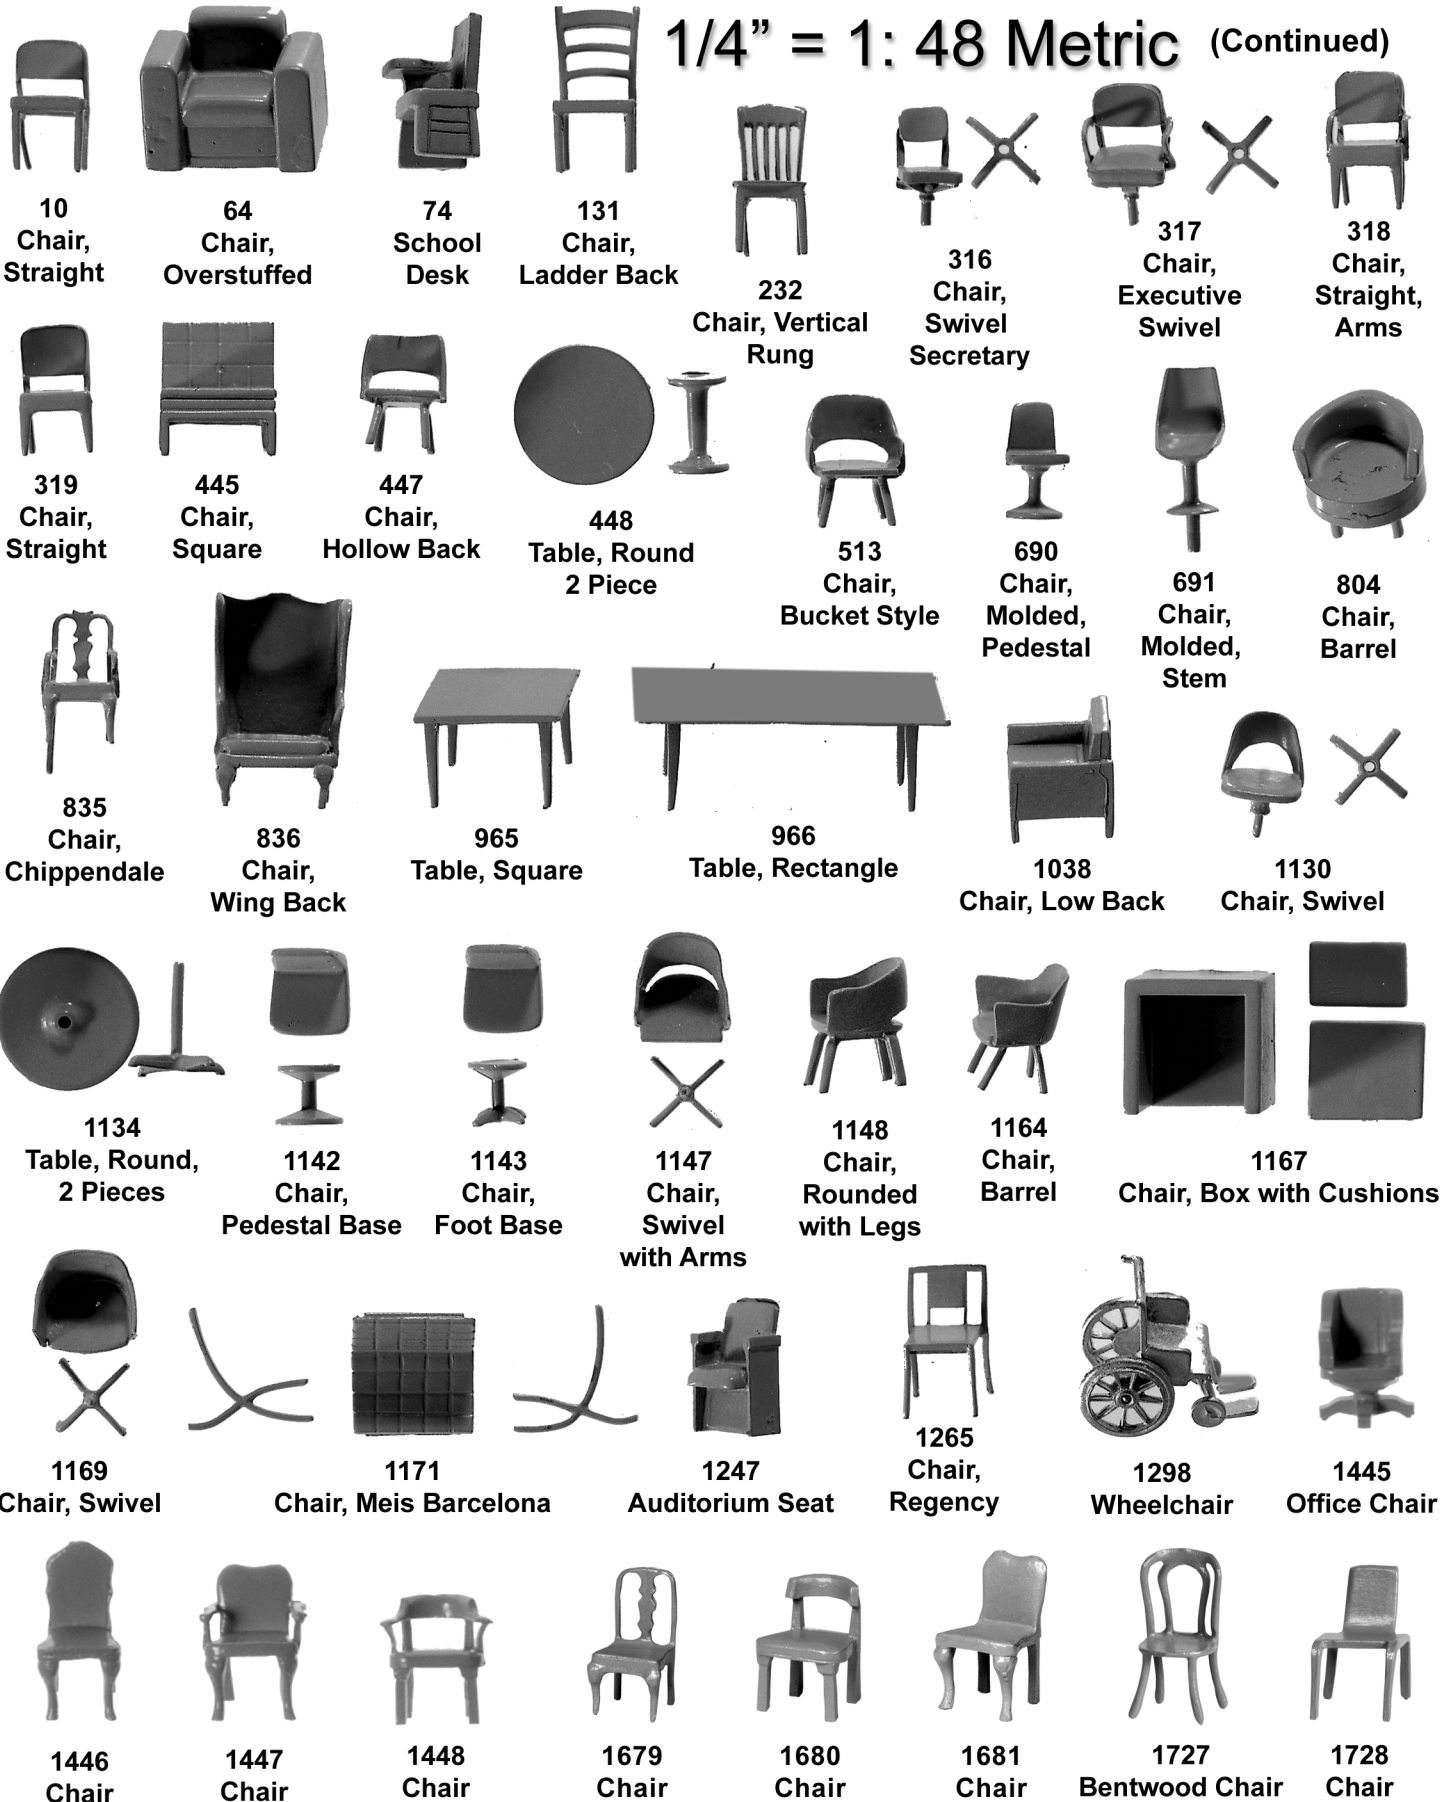

1701
Suitcase

1702
Travel Case B

1703
Fireplace

All images
shown
actual size.

1/4" = 1: 48 Metric (Continued)

All images shown actual size.

* New Products *
1679 - 1728

*** New Products ***
1729 - 1746