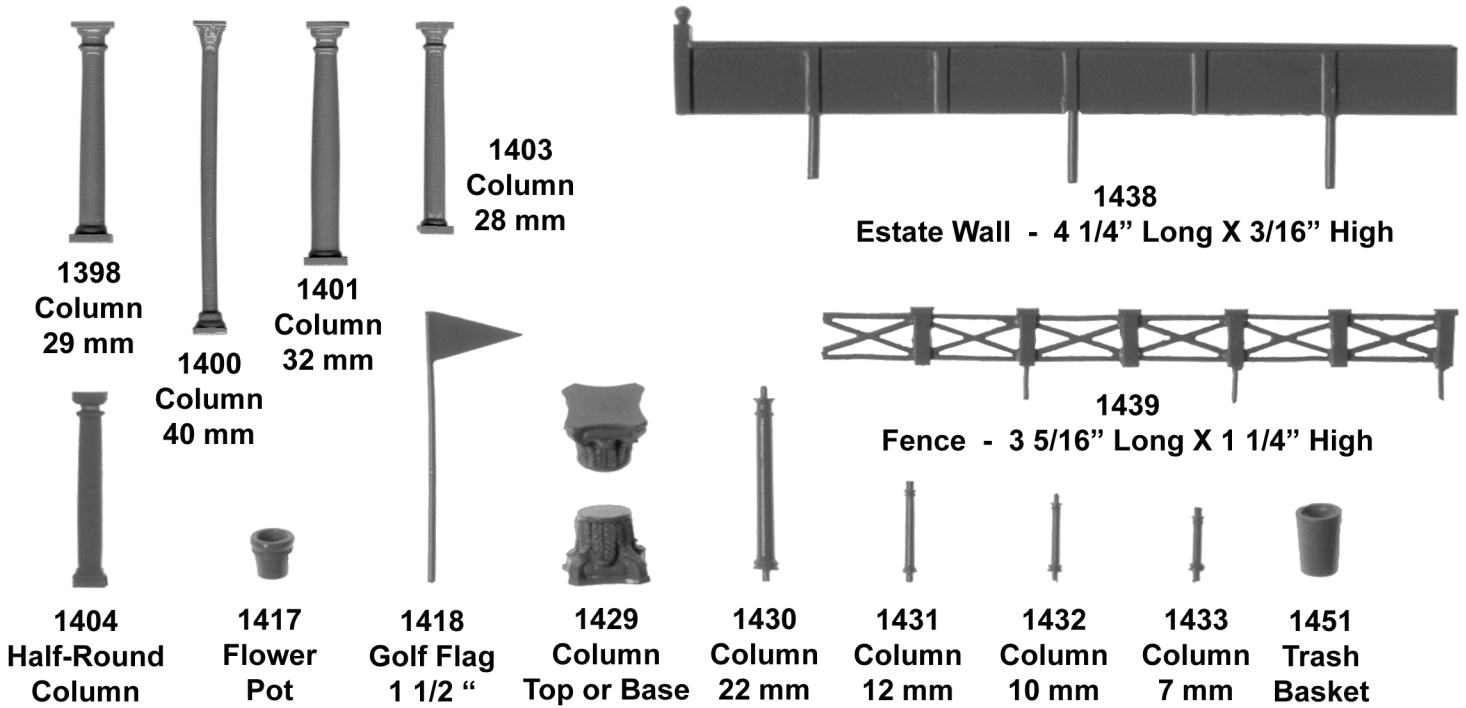

1532
 Handicap Sign
 1 1/4' high

1533
 Stop Sign
 1 9/16" high

1534
 Yeild Sign
 1 9/16" high

All images shown actual size.

"Odds & Ends"

All images shown actual size.

"Odds & Ends"

1591
Planter