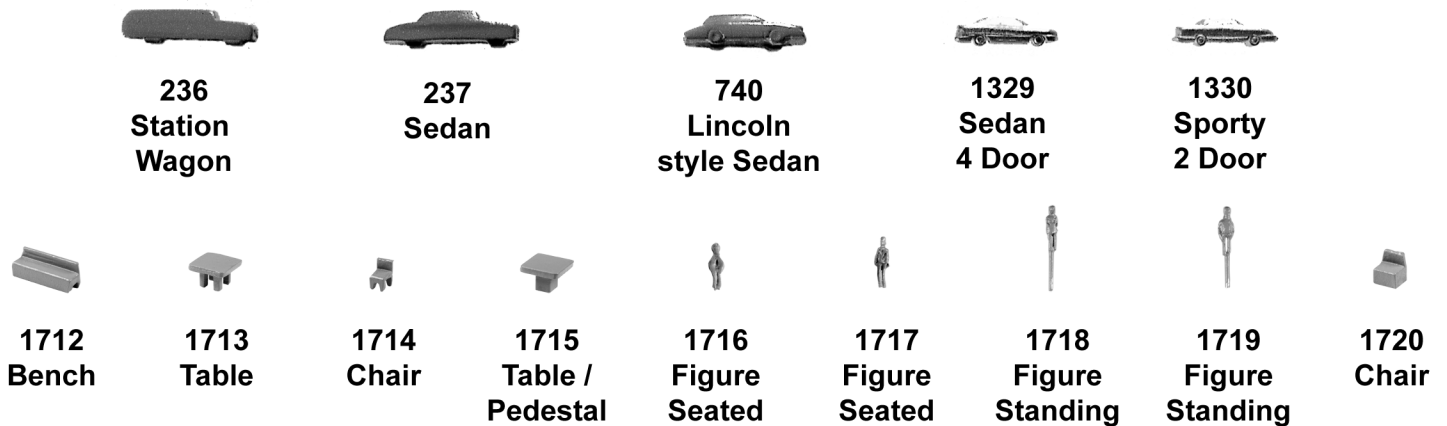

1/25" = 1: 300 Metric

NEW Products
1712 - 1720