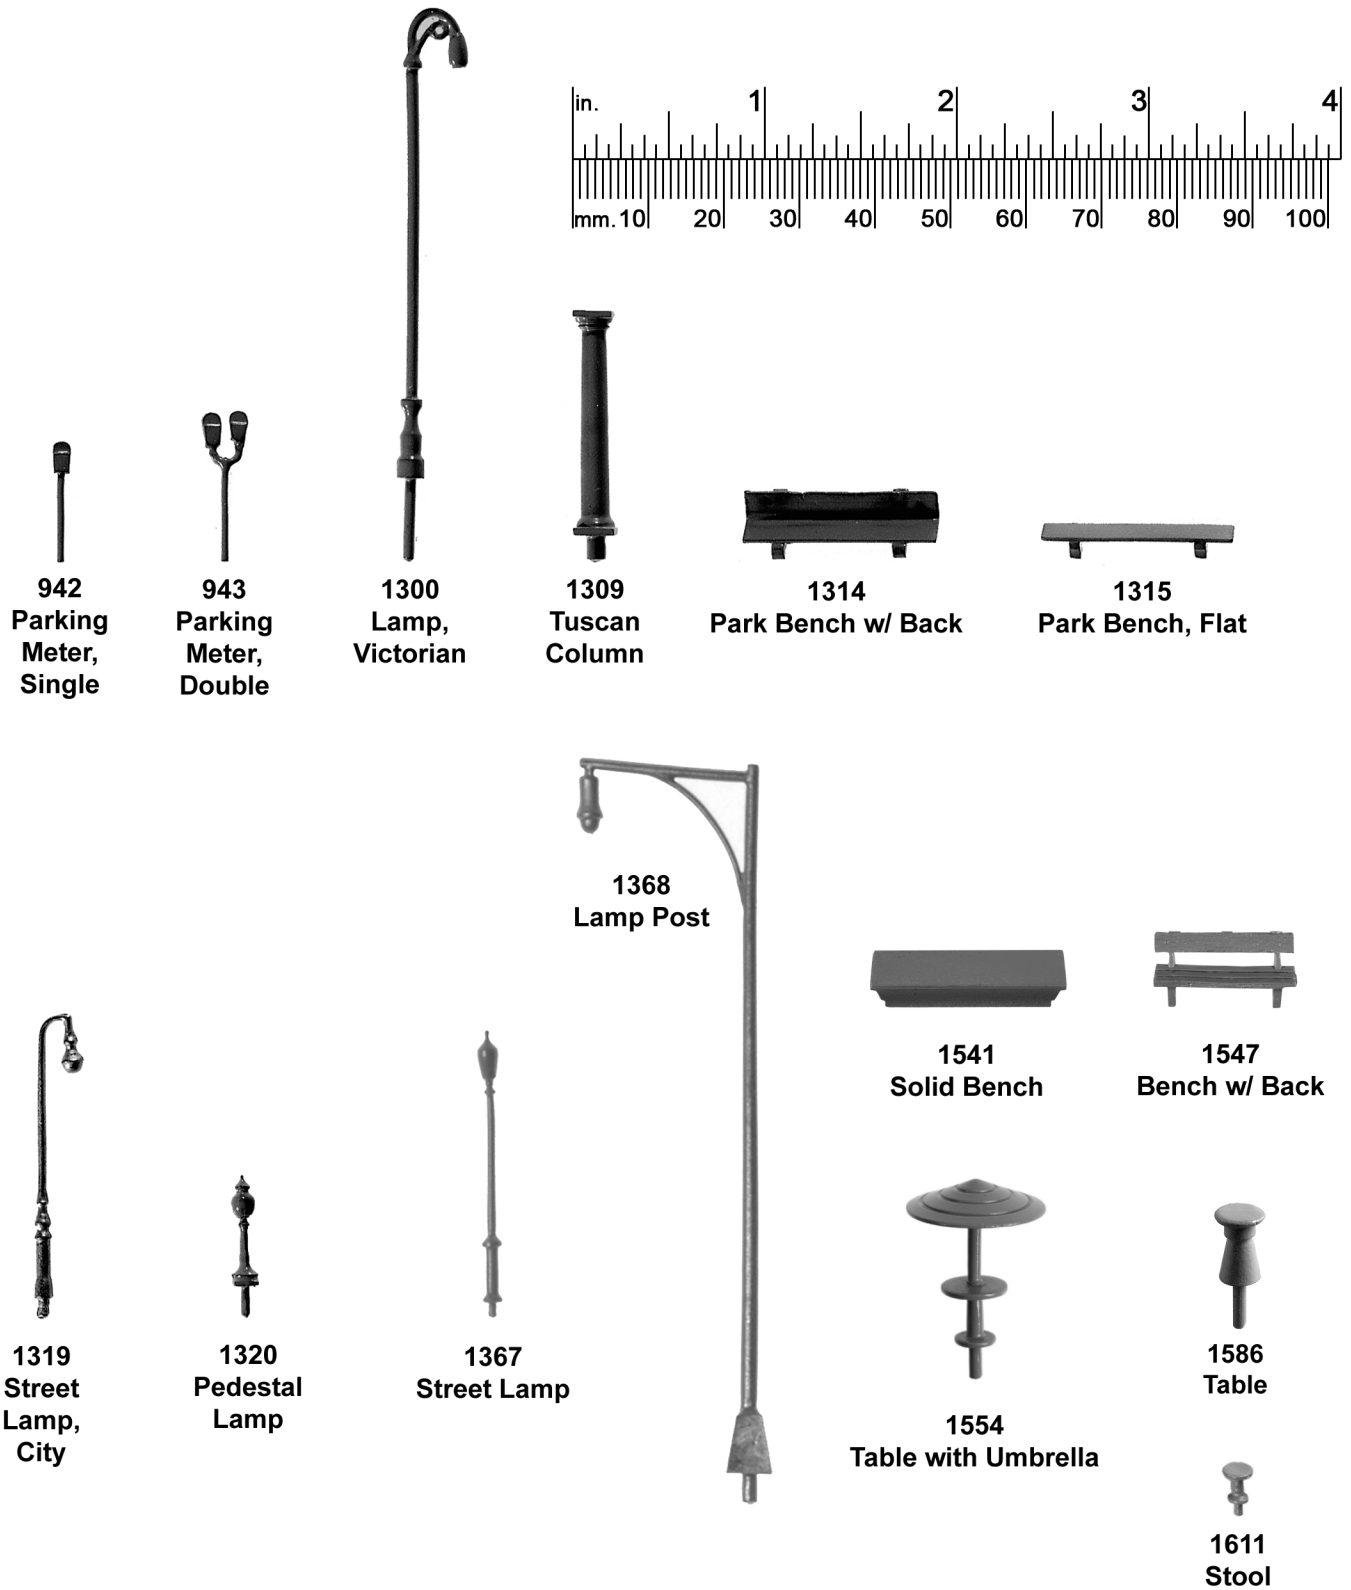

All images shown actual size.

Microform Models, Inc. Toll Free 1-877-489-3011

* New Products *
1674 - 1675

27

1/8" = 1: 96 Metric (Continued)

All images shown actual size.

1/8" = 1: 96 Metric (Continued)

94
Railing